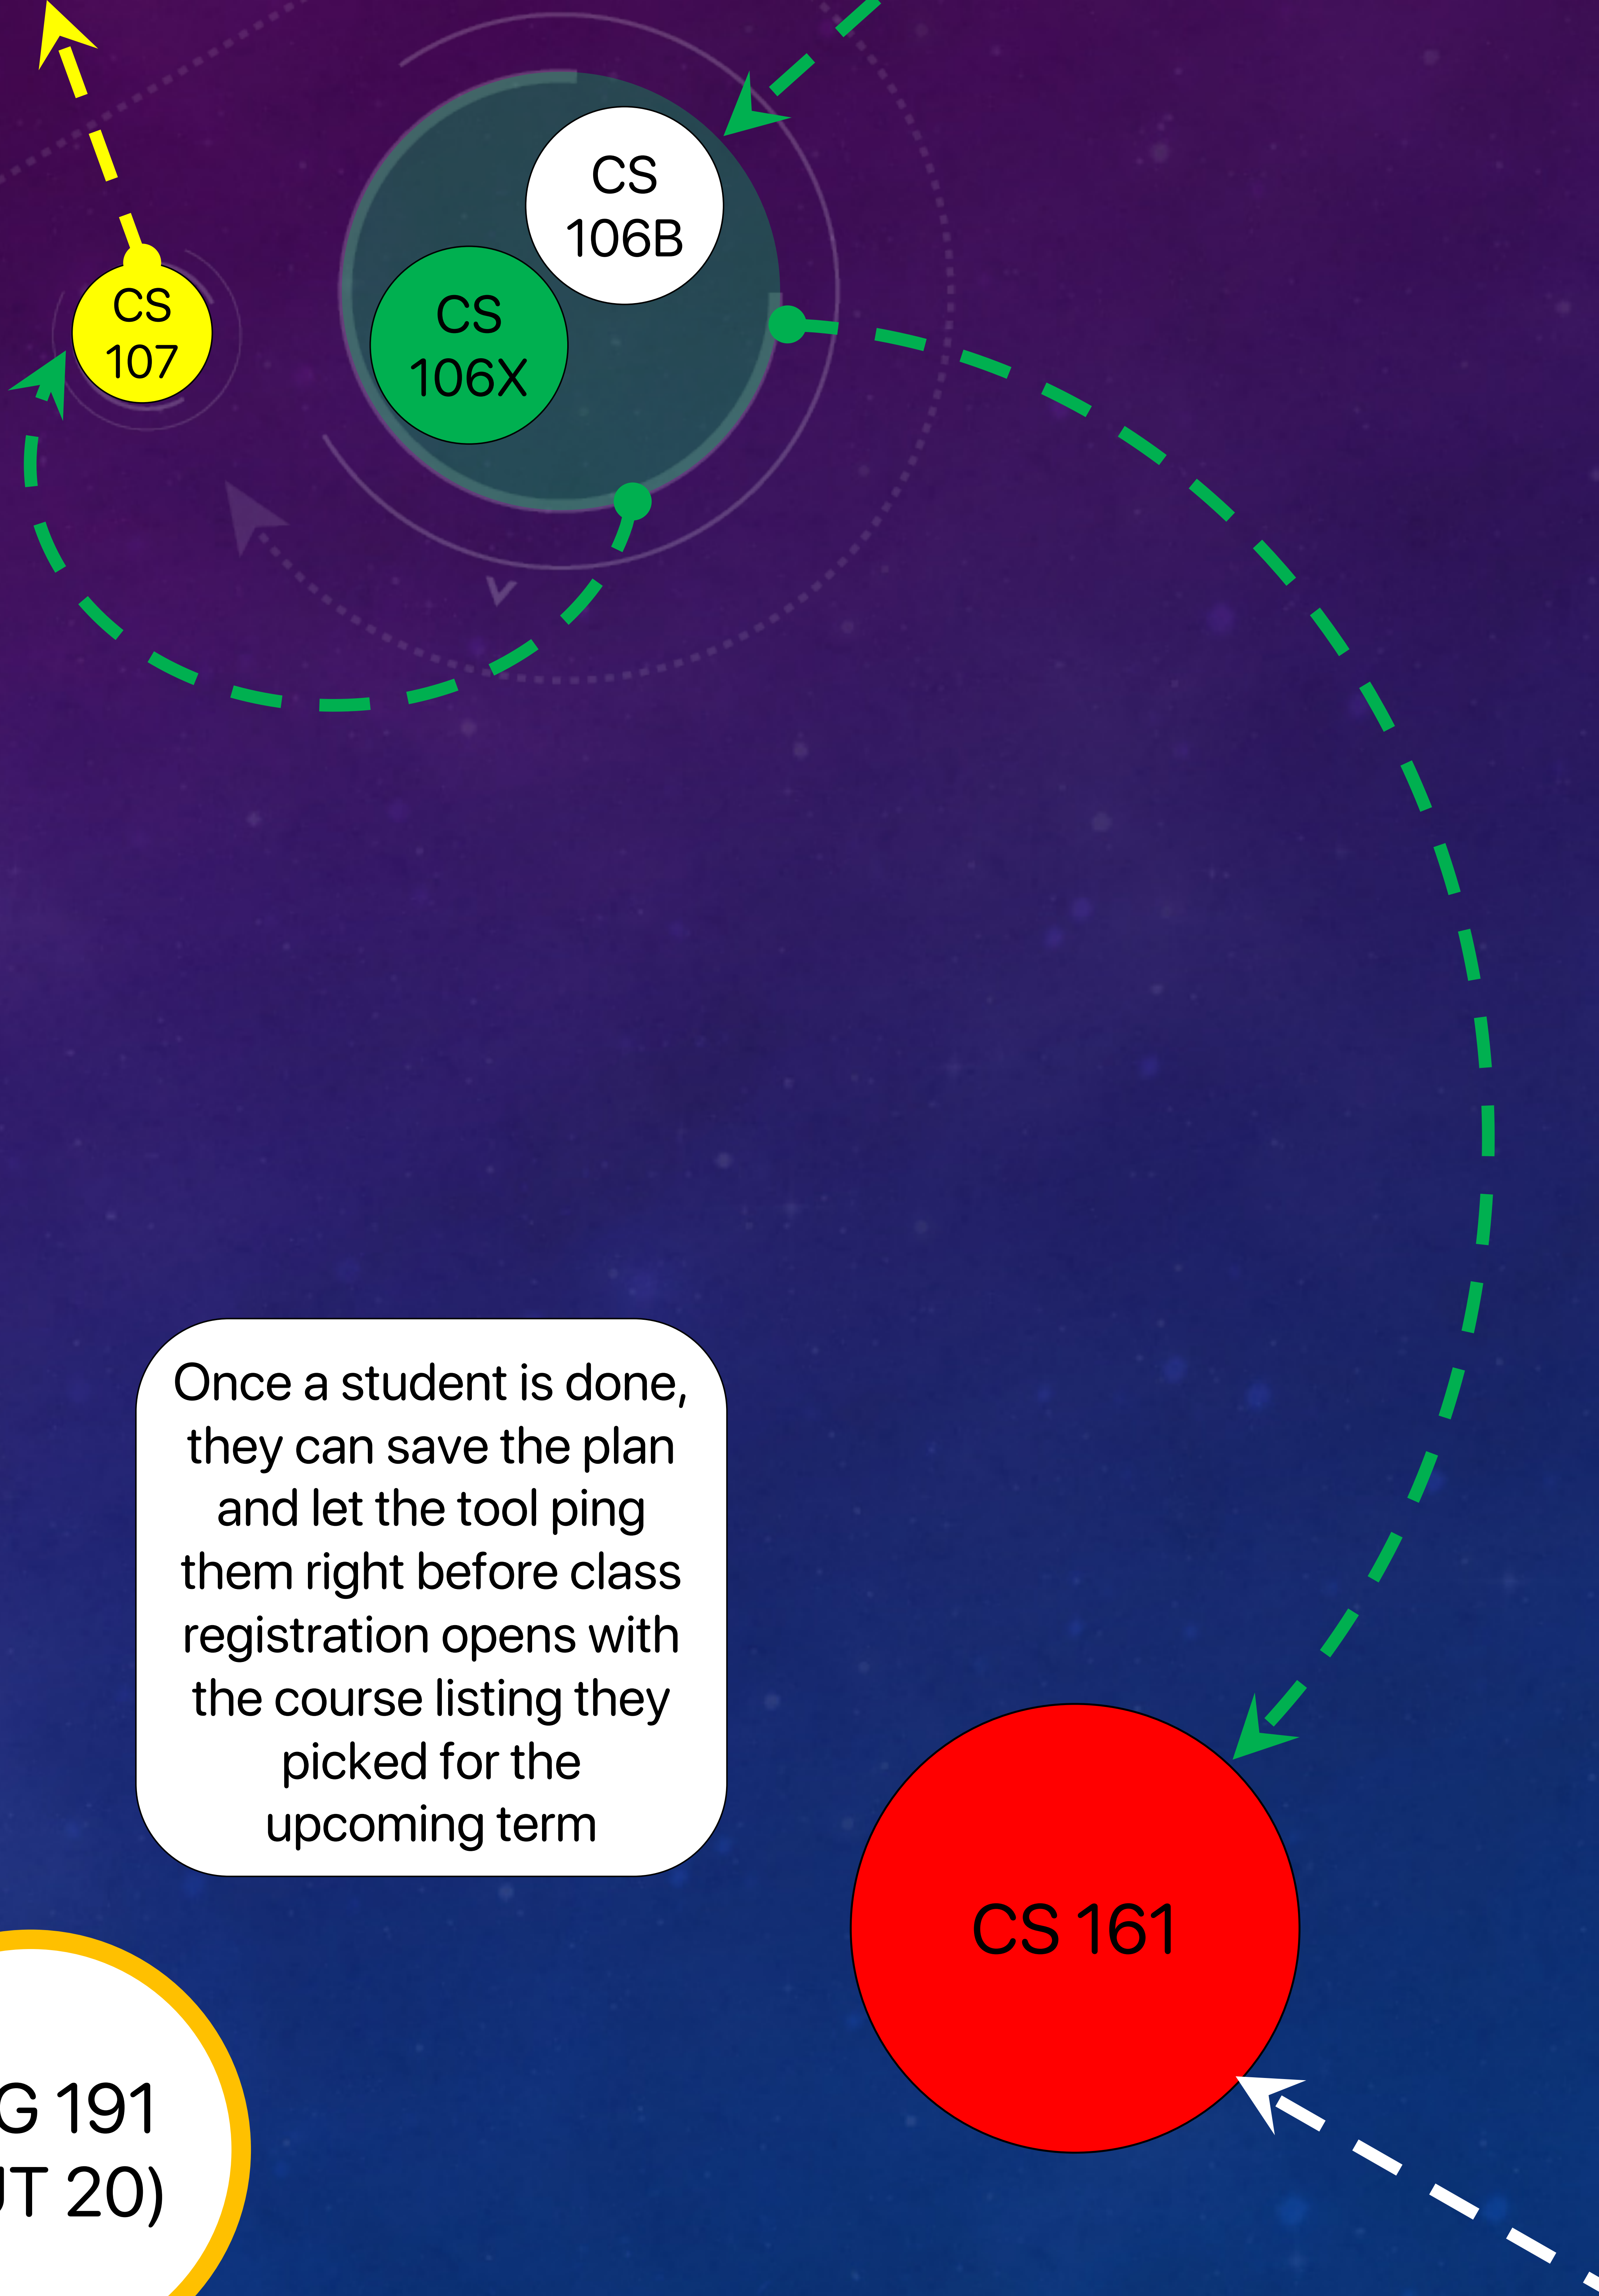

MapCourses

Human-in-the-loop Coursework Planning

PWR 7

KR

CS 107

CS 106X

CS 106B

ENG 90

ENG 191
(AUT 20)

THINK 66

CS 161

Planning Courses:

- Generates a plan tailored to these selections satisfying prerequisite requirements, with opportunities to reprioritize and modify the plan within the interface as desired.
- Lets students pick out majors, tracks, and individual courses they would like to take within a timeline specified, with options to rank some courses above others

If a plan as specified cannot be created, then the student can look at where MapCourses found issues in creating the plan, fix them, and rerun the tool.

Once a student is done, they can save the plan and let the tool ping them right before class registration opens with the course listing they picked for the upcoming term