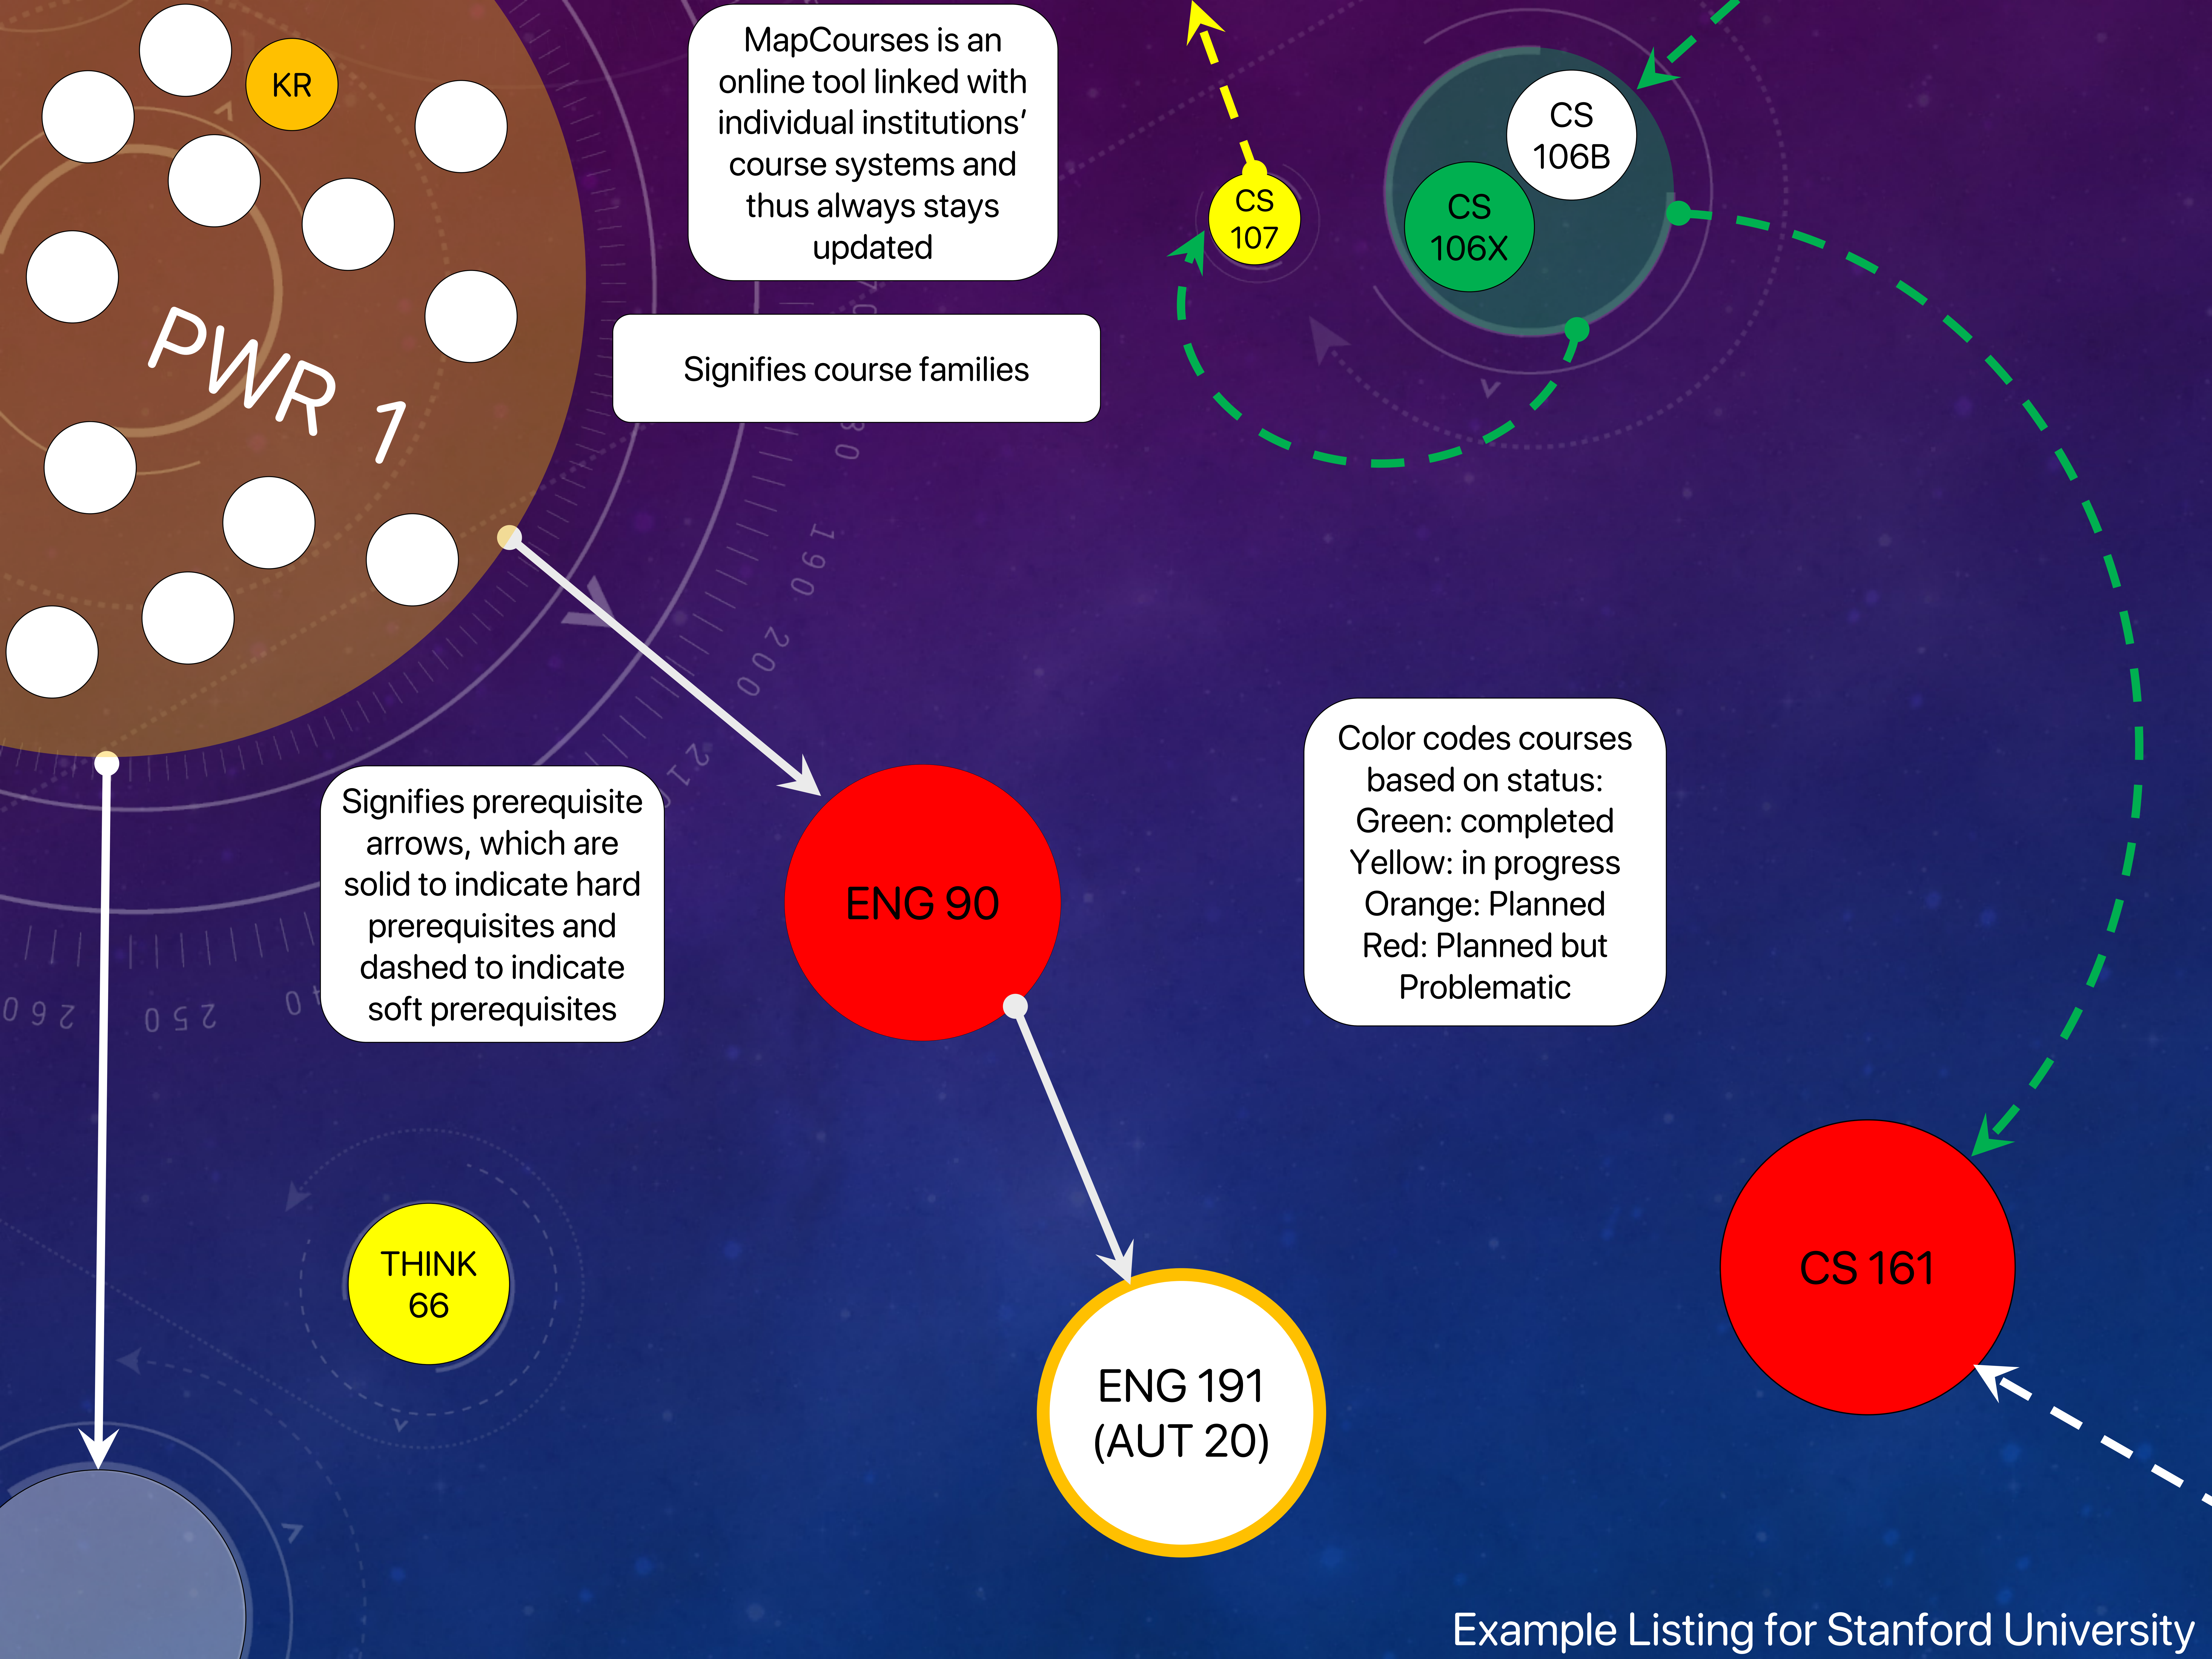

MapCourses

Human-in-the-loop Coursework Planning

PWR 7

KR

CS 107

CS 106X

CS 106B

ENG 90

ENG 191
(AUT 20)

THINK 66

CS 161

Planning Courses:

- Generates a plan tailored to these selections satisfying prerequisite requirements, with opportunities to reprioritize and modify the plan within the interface as desired.
- Lets students pick out majors, tracks, and individual courses they would like to take within a timeline specified, with options to rank some courses above others

If a plan as specified cannot be created, then the student can look at where MapCourses found issues in creating the plan, fix them, and rerun the tool.

Once a student is done, they can save the plan and let the tool ping them right before class registration opens with the course listing they picked for the upcoming term