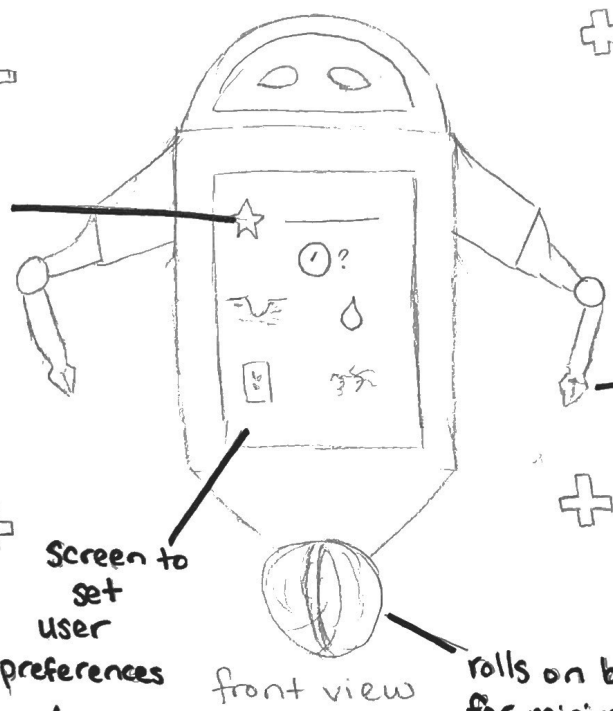

e-Plant

includes: Seed bank
e-Plant will identify seeds and plant according to your preferences!

★ favorite plant

attach tools here

Screen to set user preferences

front view

rolls on ball for minimal damage to soil

includes: e-Plant charger

seeds

User Preferences

- o can choose seeds and plants to plant
- o can set "favorite" plant
- o can install seeds into seed bank
- o must add water to built in water dispenser

LOVE THE EARTH

Seed bank can hold up to 35 different types of seeds

water bank - dispenser connected to arm

rear view